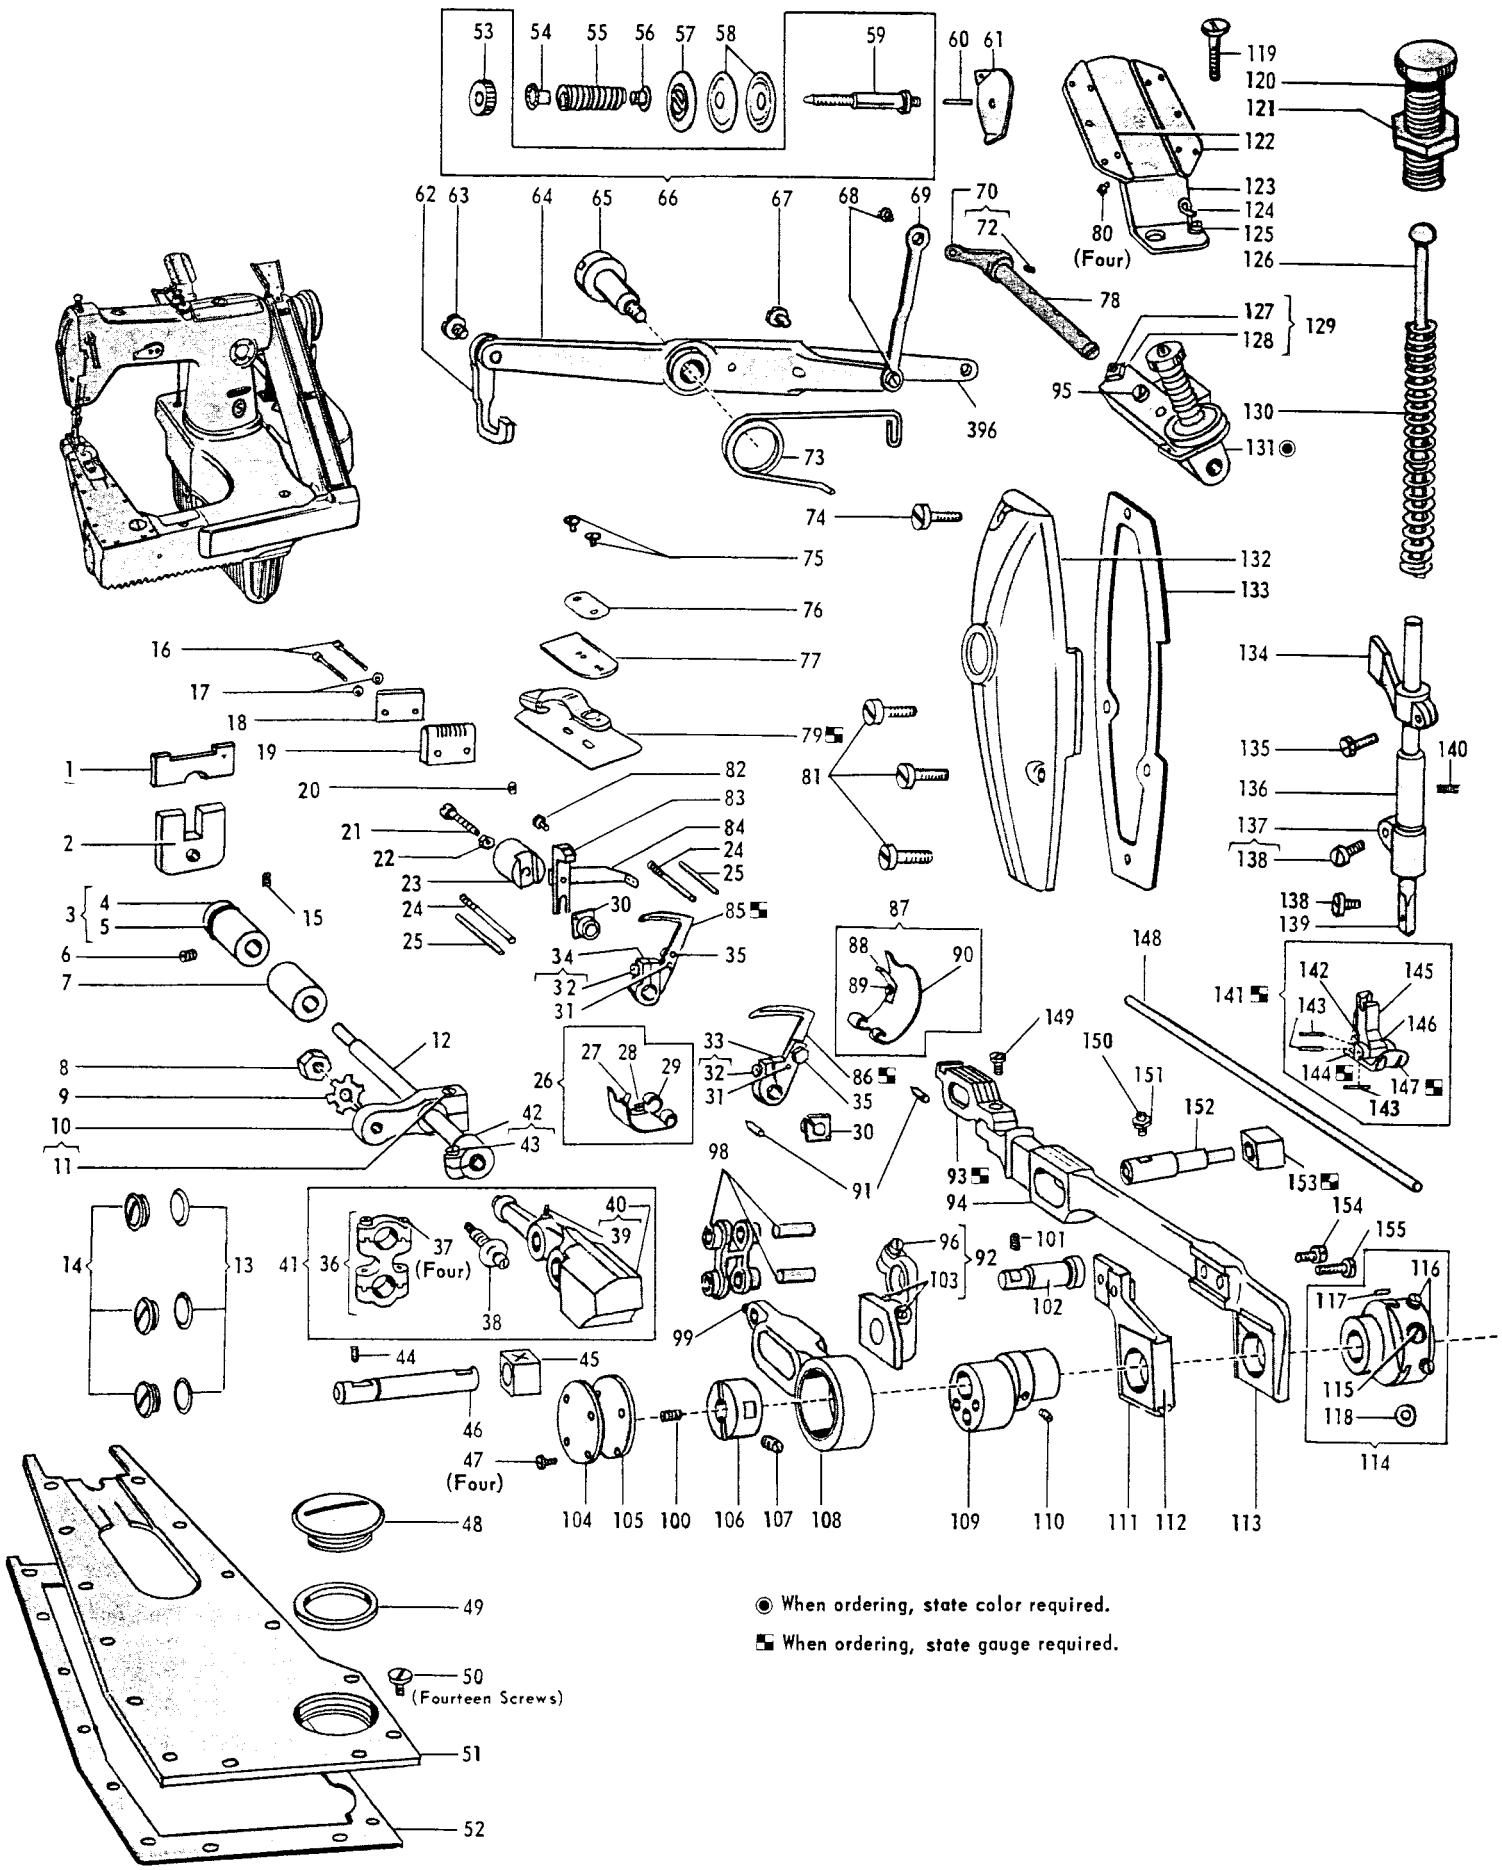

● When ordering, state color required.

■ When ordering, state gauge required.